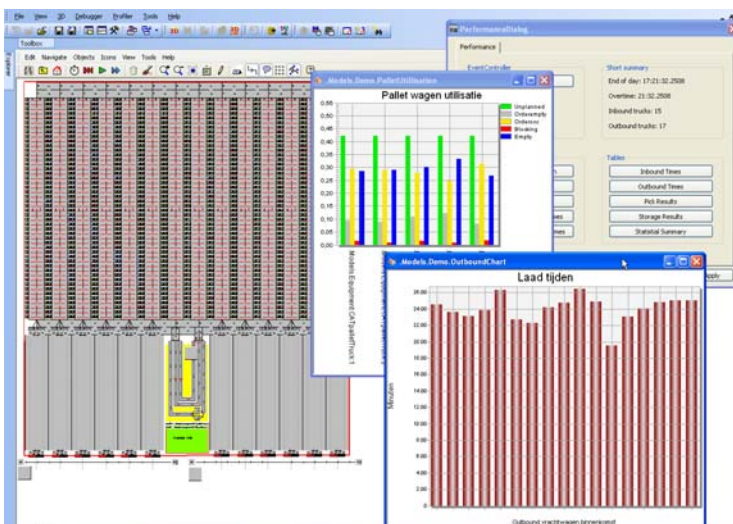

VOS Logistics

Company overview

Vos Logistics was founded in 1944 as a transporter with just one truck and one scheduled service. Nowadays, the company is one of the largest logistic service providers in the Netherlands with over 3.000 trucks, 500.000 m² of warehousing and 250.000 m³ of silo capacity. Vos Logistics is a strong partner, focusing on customer-specific applications.

Business case

For one of its customers, Vos Logistics is responsible for the storage, handling and distribution of all manufactured goods of this customer. Because of internal reorganization of the customer, Vos and its customer, decided to decrease the number of storage locations dedicated to this customer. Unfortunately, this resulted in a decrease of other resource requirements (e.g. expedition area, docks, etc). Therefore Vos asked cards PLM Solutions to redesign Vos' warehouse operations. After a thorough analysis, a simulation model of the warehouse was developed and several alternative scenarios were studied. The simulation results supported a successful redesign of the warehouse operations.

Benefits and results

- Decrease in the number of storage locations, which freed up enough space to fit in another customer.
- Increased performance and efficiency of daily operations.
- More insights into the performance and efficiency of daily operations.

cards PLM Solutions

Visit address:

De Waal 42
5684 PH Best
The Netherlands

Contact us at:

Tel.: +31-(0)499-371990
Fax.: +31-(0)499-372690
E-mail: info@cardse.nl
www.cardsplmsolutions.com